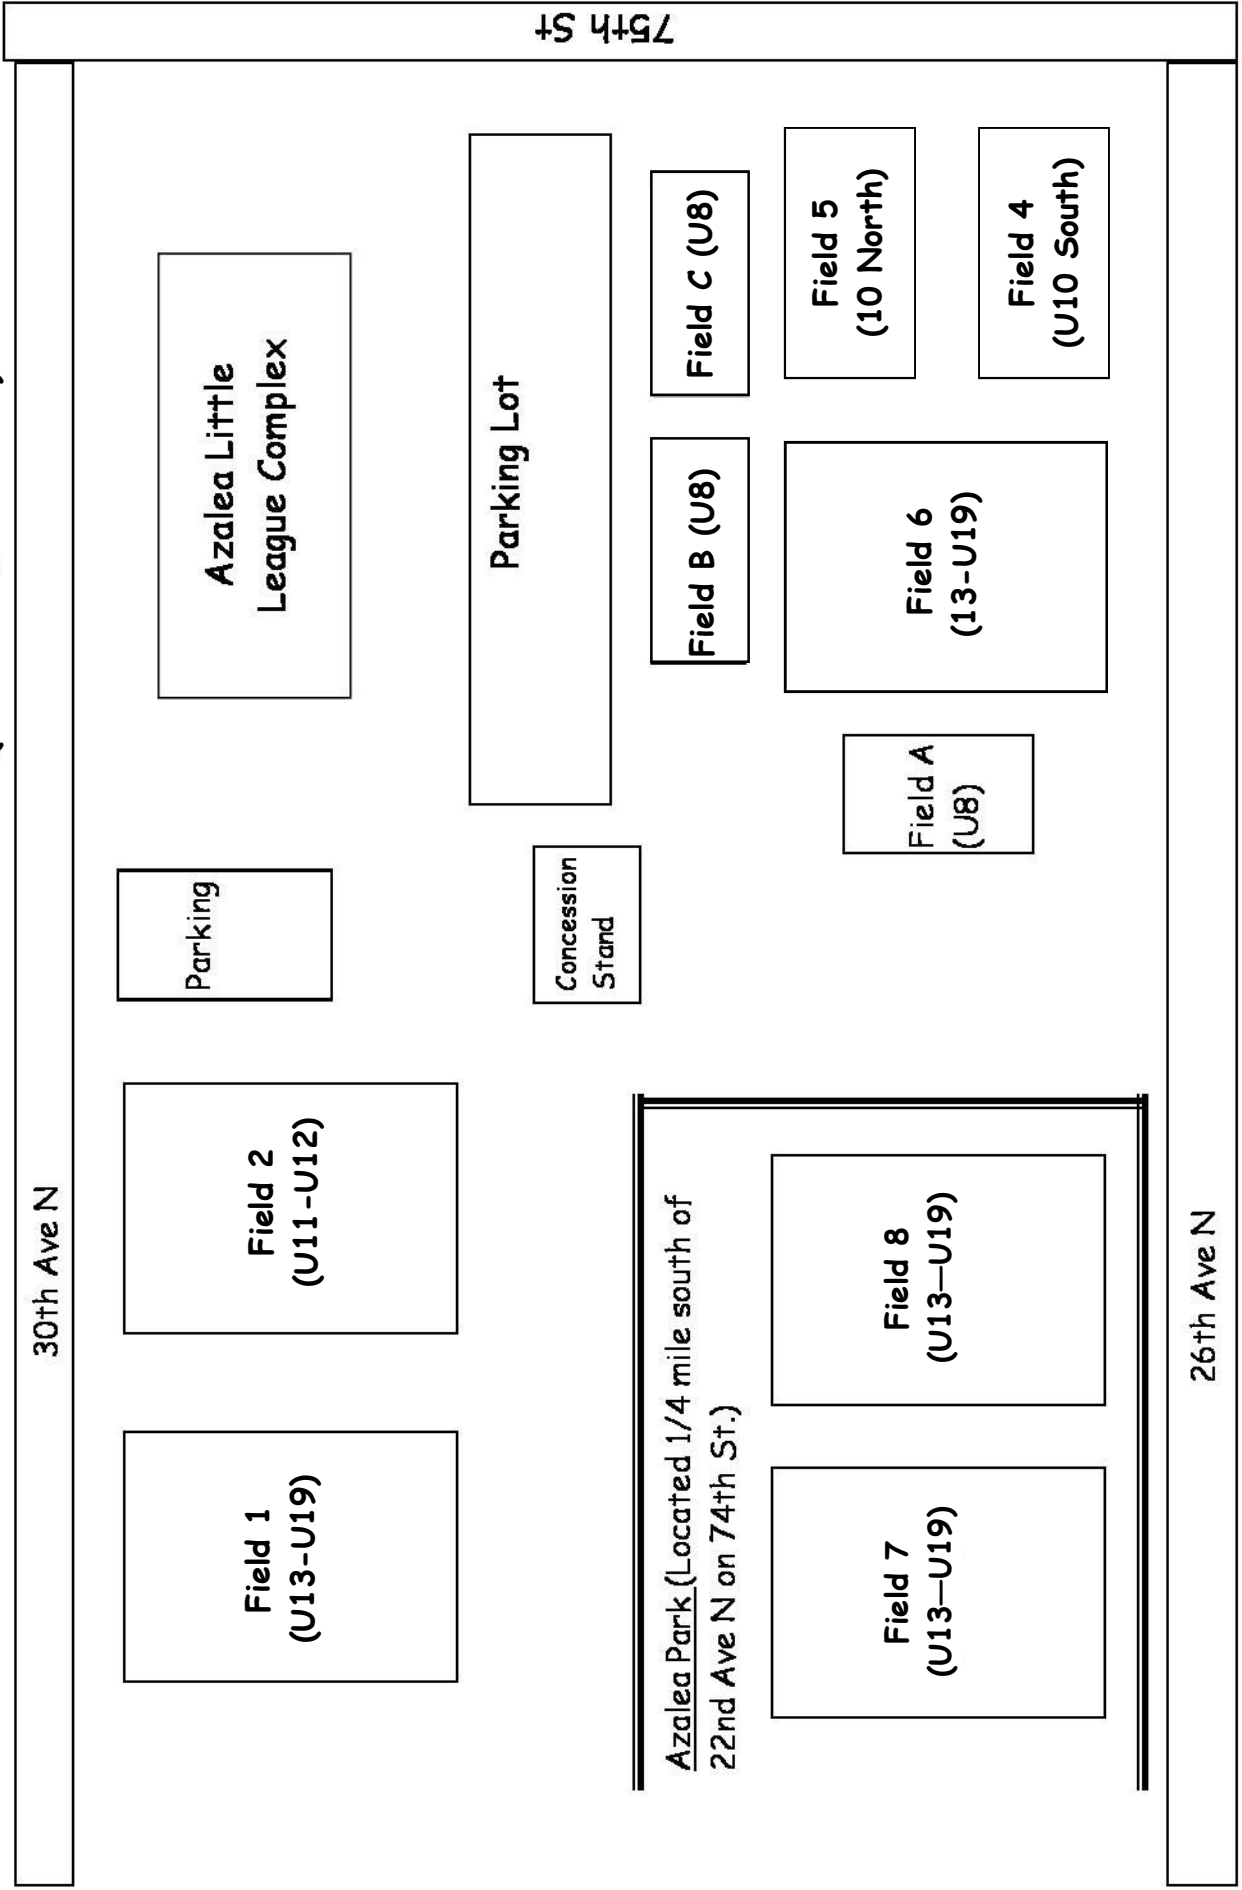

**AZALEA YOUTH SOCCER LEAGUE
GAME FIELD LOCATIONS for U8-U19 (CLUB & GYSA REC.)**

← Middle School, Field 3 (U12)

To Azalea Park →